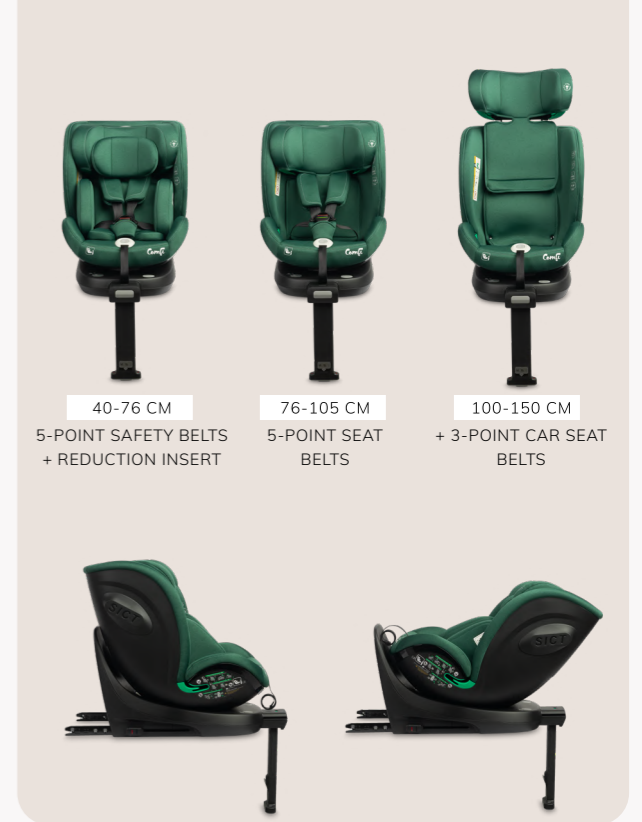

## COMFORT

- 360° ROTATING SEAT
- 5-STEP TILT ADJUSTMENT (FRONT AND BACK)
- 15-STEP HEADREST HEIGHT ADJUSTMENT
- CONSTRUCTION MADE OF HIGH-QUALITY MATERIALS

## COLOR VARIANTS

GREEN

RED

BLUE

40-76 CM  
5-POINT SAFETY BELTS  
+ REDUCTION INSERT

76-105 CM  
5-POINT SEAT  
BELTS

100-150 CM  
+ 3-POINT CAR SEAT  
BELTS

# COSY I-SIZE

76-150 CM / 3-POINT BELTS

REMOVABLE REDUCTION INSERT

5-POINT SEAT BELTS

COMFORTABLE ADJUSTMENT OF HEADREST HEIGHT

SEAT BELT GUIDES

## SPECIFICATION

- AGE RANGE: FROM 15 MONTHS TO APPROX. 12 YEARS
- CHILD HEIGHT: 76-150 CM
- SEAT INSTALLATION:  
FRONT FACING WITH CAR SEAT BELT
- DIMENSIONS / PRODUCT WEIGHT: 40.5 X 44 X 58 CM