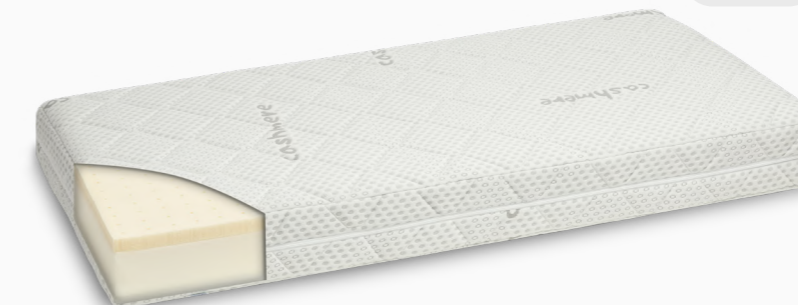

VISCO CASHMERE

0+ m

120x60x11 cm

3,10 kg

40°

H1/H2

- Composition: 100% polyester - Visco thermoplastic foam (2 cm), polyurethane foam (6 cm)
- Cover: 40% viscose, 60% polyester; removable, washable Cashmere cover with thermal and breathable properties
- Features: double-sided mattress (H1 - foam, H2 - Visco side), certified as a medical device

VISCO CASHMERE LATEX

0+ m

120x60x13 cm

3,10 kg

40°

H2/H2

- Composition: 100% polyester - Visco thermoplastic foam (2 cm), polyurethane foam (6 cm), and perforated latex foam (2 cm)
- Cover: 40% viscose, 60% polyester; removable, washable Cashmere cover with thermal and breathable properties
- Features: double-sided mattress (H1 - foam, H2 - viscose side), certified as a medical device

COCONUT-MARSHMALLOW- -COCONUT CLASSIC

0+ m

120x60x8 cm
140x70x8 cm2,6 kg
3,4 kg

40°

H3

- Composition: 100% polyester – two coconut mats (2 x 1 cm), fluffy non-woven fabric, polyurethane foam (5 cm)
- Cover: 100% polyester, removable, washable cover made of soft fabric
- Features: one-sided H3 mattress, eco-friendly mattress core repels dust and ensures a comfortable microclimate next to baby's skin

SUPREME NATUREL

0+ m

120x60x11 cm

5,6 kg

40°

H1

- Composition: 100% polyester – latex foam (9 cm), polyurethane foam (2 cm), fluffy non-woven fabric
- Cover: 100% polyester, removable and washable Aloe Vera fabric cover – anti-allergic and antibacterial
- Features: one-sided H1 mattress, antibacterial and anti-allergic properties, the mattress is certified as a medical device