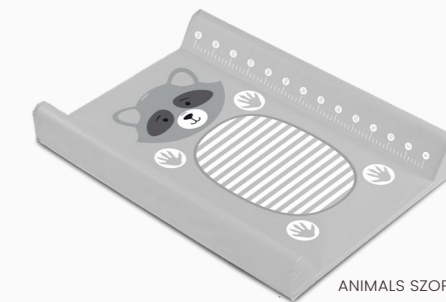

SOFT CHANGING TABLE

0-12 m

70x50x9 cm

0,55 kg

Wipe with
a cloth

PVC / PP

ANIMALS SZOP
GREYAFRICA PANDA
GREYBALLOONS
PLATINUM

- Material: outer layer - 100% PVC, filling - polyurethane foam with stiffening
- Features: free from phthalates and harmful substances, friendly to sensitive baby skin
- Intended use: changing table designed to be placed on a dresser or other rigid surface, maximum load 11 kg