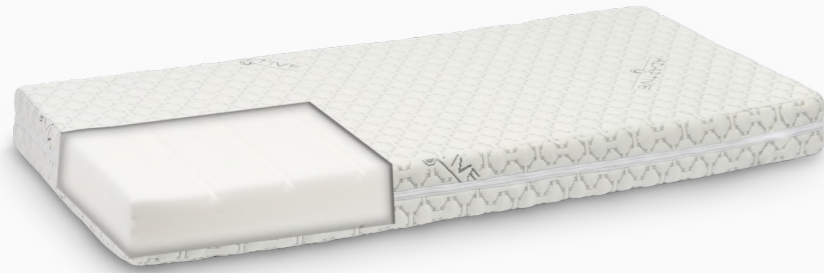

COCONUT MATTRESS

0+ m

120x60x4 cm

4,15 kg

40°

H3/H3

- Composition: a tunnel insert filled with buckwheat husks (1-1.5 cm embedded in the foam), a layer of coconut mat covered with fluffy non-woven fabric (1 cm), polyurethane foam (8 cm)
- Cover: removable, washable cover - anti-allergic and antibacterial
- Features: double-sided H3/H3 mattress, eco-friendly mattress insert does not absorb dust and ensures a suitable microclimate next to the baby's skin, certified medical device

FLEXIBLE FOAM MATTRESS

0+ m

120x60x11 cm

2,85 kg

40°

H2/H2

- Composition: 100% polyester - Flexible HR foam, highly elastic Flexible HR polyurethane foam with increased resilience
- Cover: 40% viscose, 60% polyester; removable and washable cover made of Adaptive fabric - an intelligent material that responds to temperature
- Features: double-sided H2/H2 mattress, high point elasticity - Flexible HR foam adapts to the shape of the body, thermoregulation, antibacterial and anti-allergic properties

COCONUT FOAM

0+ m

120x60x9 cm
140x70x9 cm1,9 kg
2,6 kg

40°

H1/H3

- Composition: 100% polyester - coconut fiber mat layer (1 cm), fluffy non-woven fabric, polyurethane foam (6 cm)
- Cover: 100% polyester, removable, washable, laminated cover
- Features: double-sided mattress H1/H3 (soft side - foam, hard side - coconut fiber), antibacterial and anti-allergic properties, natural coconut fiber layer stiffens the mattress structure, proper air circulation

BUCKWHEAT-MARSH- MALLOW-COCONUT

0+ m

120x60x11 cm
140x70x11 cm3,05 kg
4,14 kg

40°

H3/H3

- Composition: pocket core filled with buckwheat husks (0.5-1 cm), a layer of coconut fiber mat (1 cm) covered with fluffy nonwoven fabric, polyurethane foam (7 cm)
- Cover: 40% viscose, 60% polyester, removable and washable cover
- Features: double-sided H2/H3 mattress, antibacterial and anti-allergic properties, eco-friendly coconut fiber mattress core repels dust and ensures a comfortable microclimate next to baby's skin